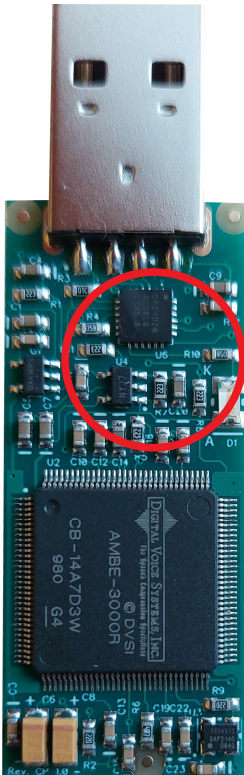

Identify USB driver

Version : CP2102

Version : FT234

Download driver version CP2102 : <https://www.dvmeqa.nl/sdimage/CP2102.zip>

Download driver version FT234 : <https://www.dvmeqa.nl/sdimage/FTDI230.zip>

DVMEGA DVstick-30