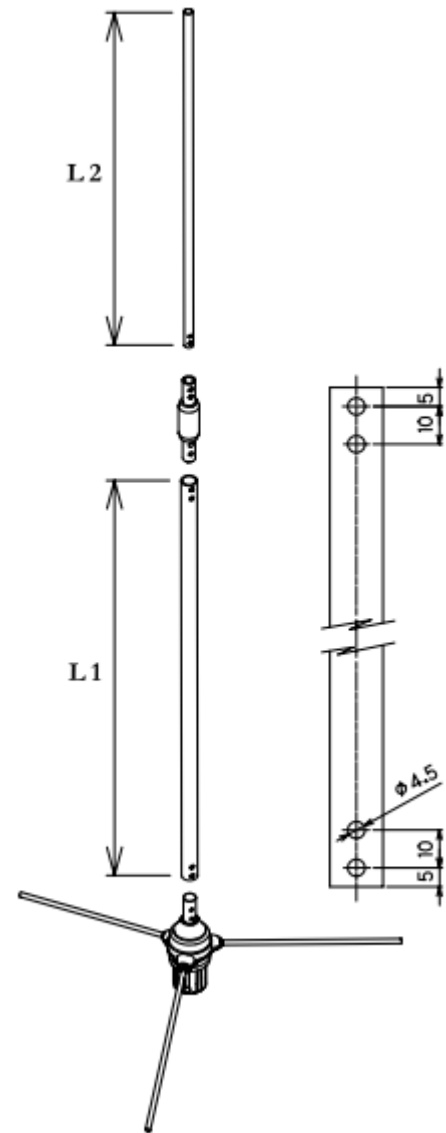

Fixed Station Antenna with Cutting Chart

BC202

Frequency :	430 to 490MHz
Length :	1.15m
Weight :	0.75kg
Gain :	6.5dB
Max. Power Rating :	200W
Impedance :	50Ω
VSWR :	Less than 1.5
Rated wind Velocity :	55m/sec.
Mast diameter accepted :	Φ30-60
Connector :	M-J
Type :	Omnidirectional $2 \times 5/8\lambda$
Outershell :	FRP
Bracket :	included

PASSION-RADIO.FR

Analogique - Numérique - SDR

CUTTING CHART